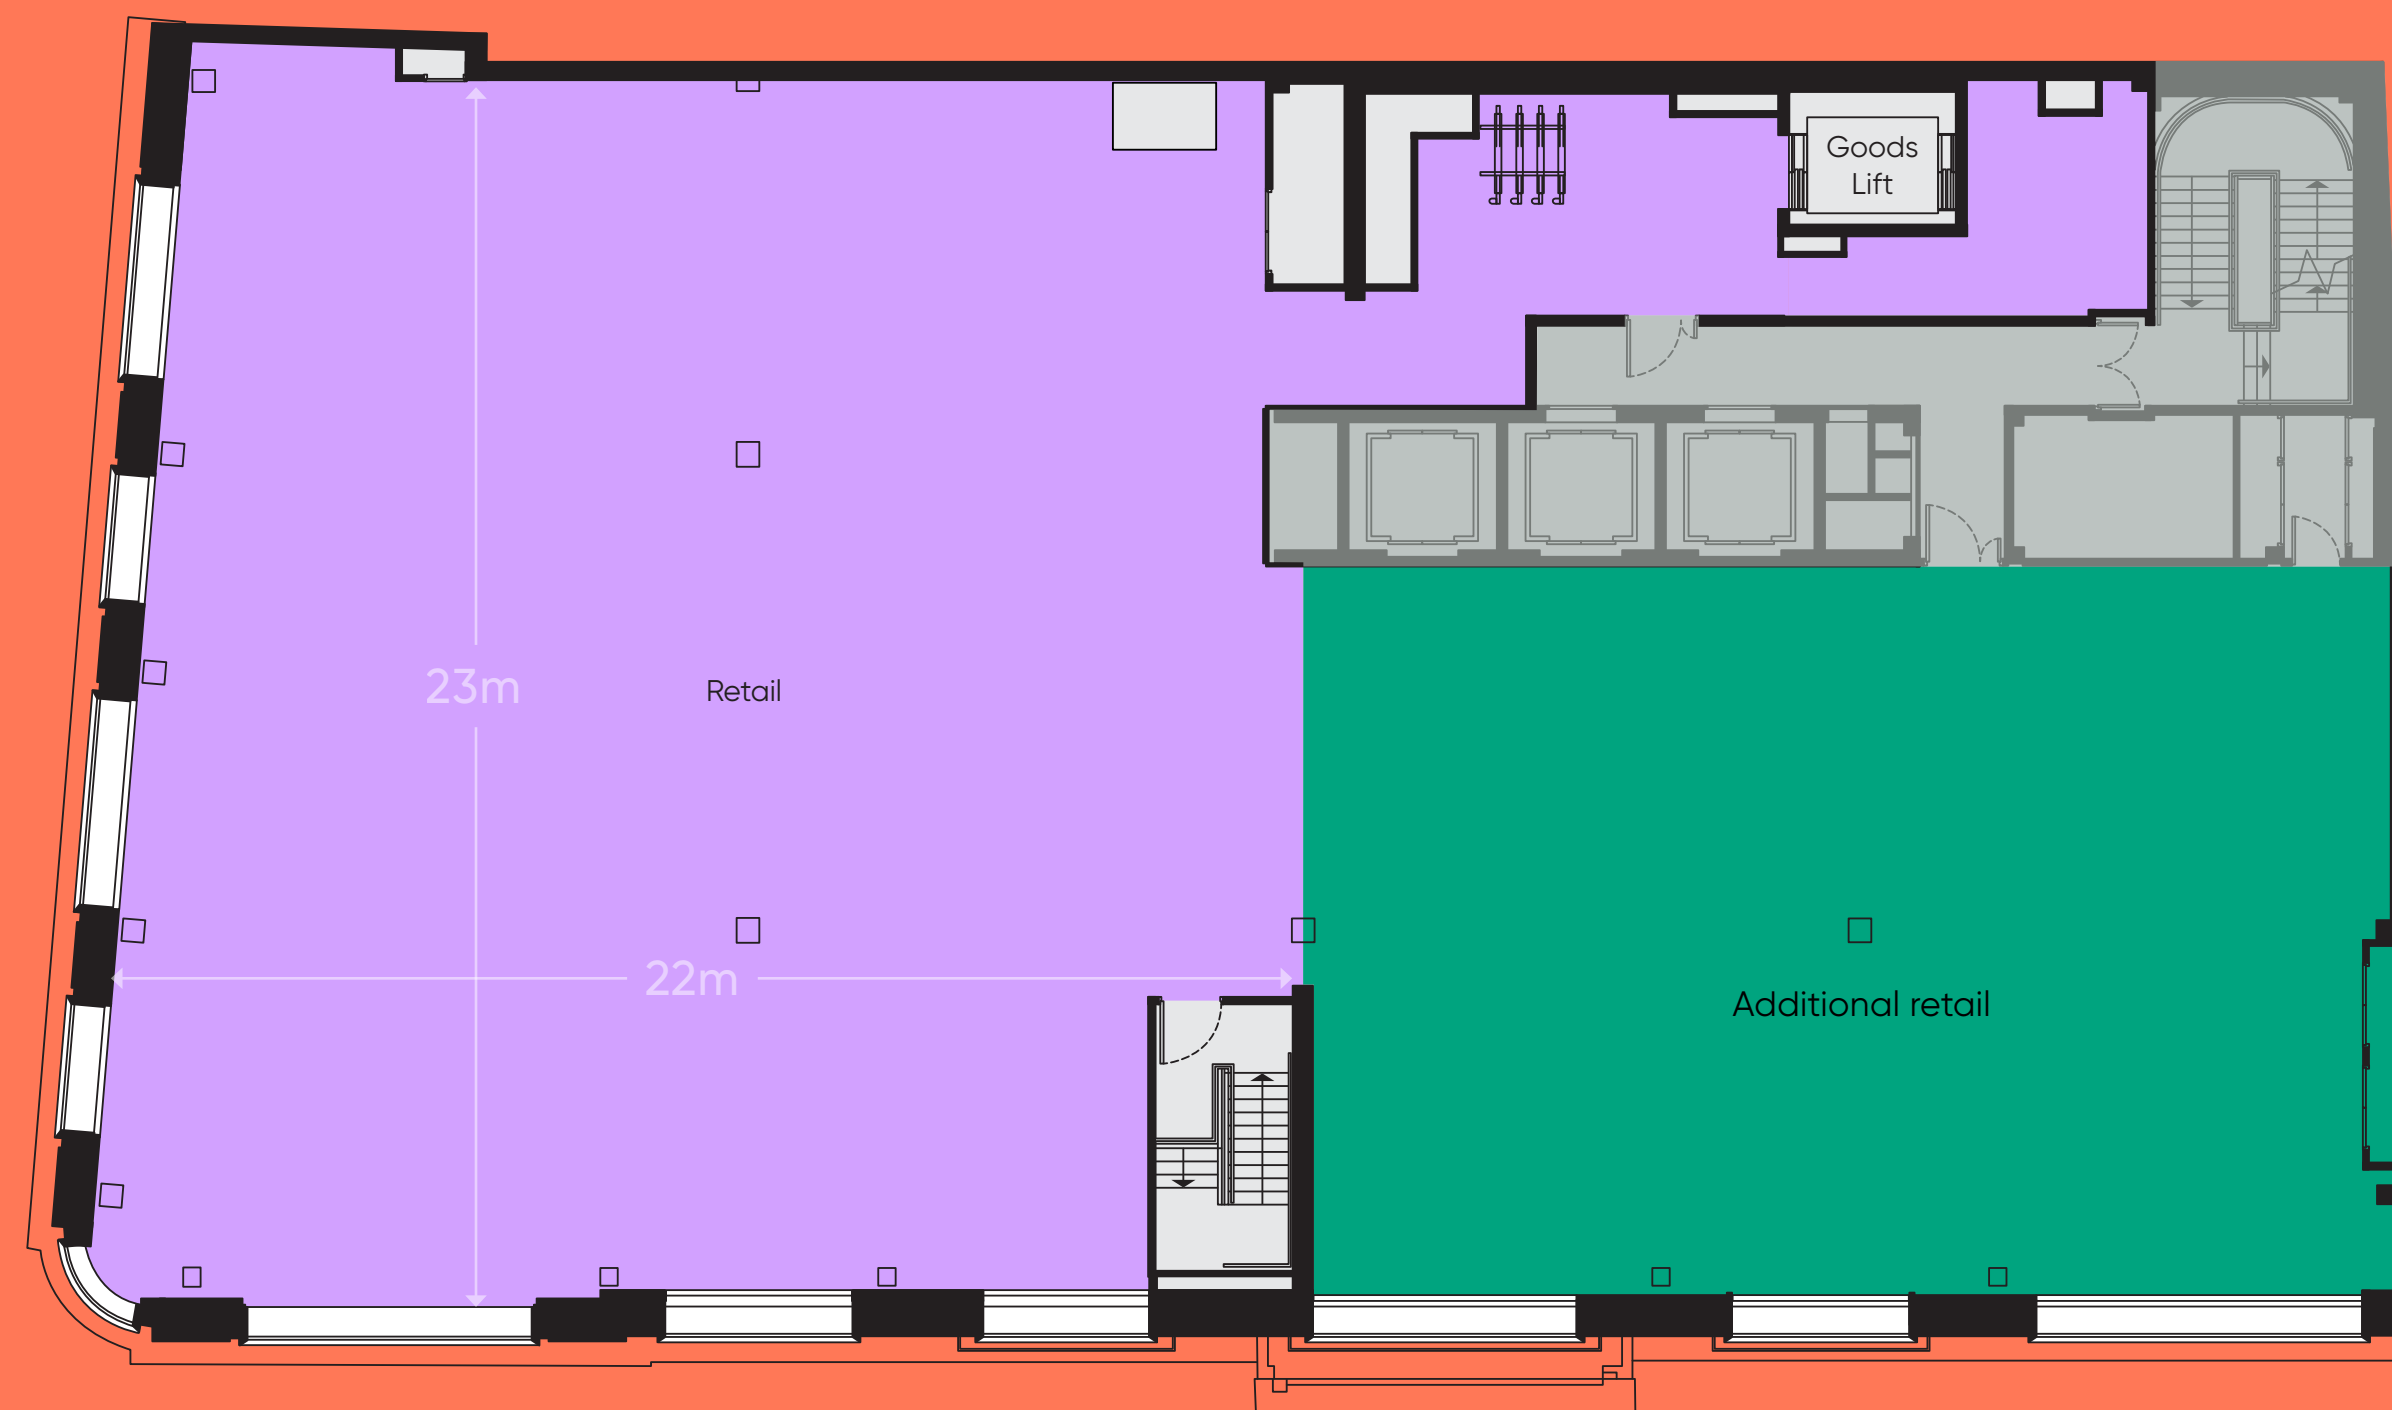

MARBLE ARCH

GREAT CUMBERLAND PLACE

Ground Floor

Retail	5,558 sq ft	516 sq m
Floor to ceiling height	5.47 m	

MARBLE ARCH

GREAT CUMBERLAND PLACE

First Floor

Retail	5,518 sq ft	513 sq m
Additional Retail*	2,987 sq ft	278 sq m
Total*	8,505 sq ft	791 sq m
Floor to ceiling height	4.17 m	

GREAT CUMBERLAND PLACE

Lower Ground Floor

Retail	9,144 sq ft	850 sq m
Floor to ceiling height*	3.82 m	
Total	23,207 sq ft	2,156 sq m