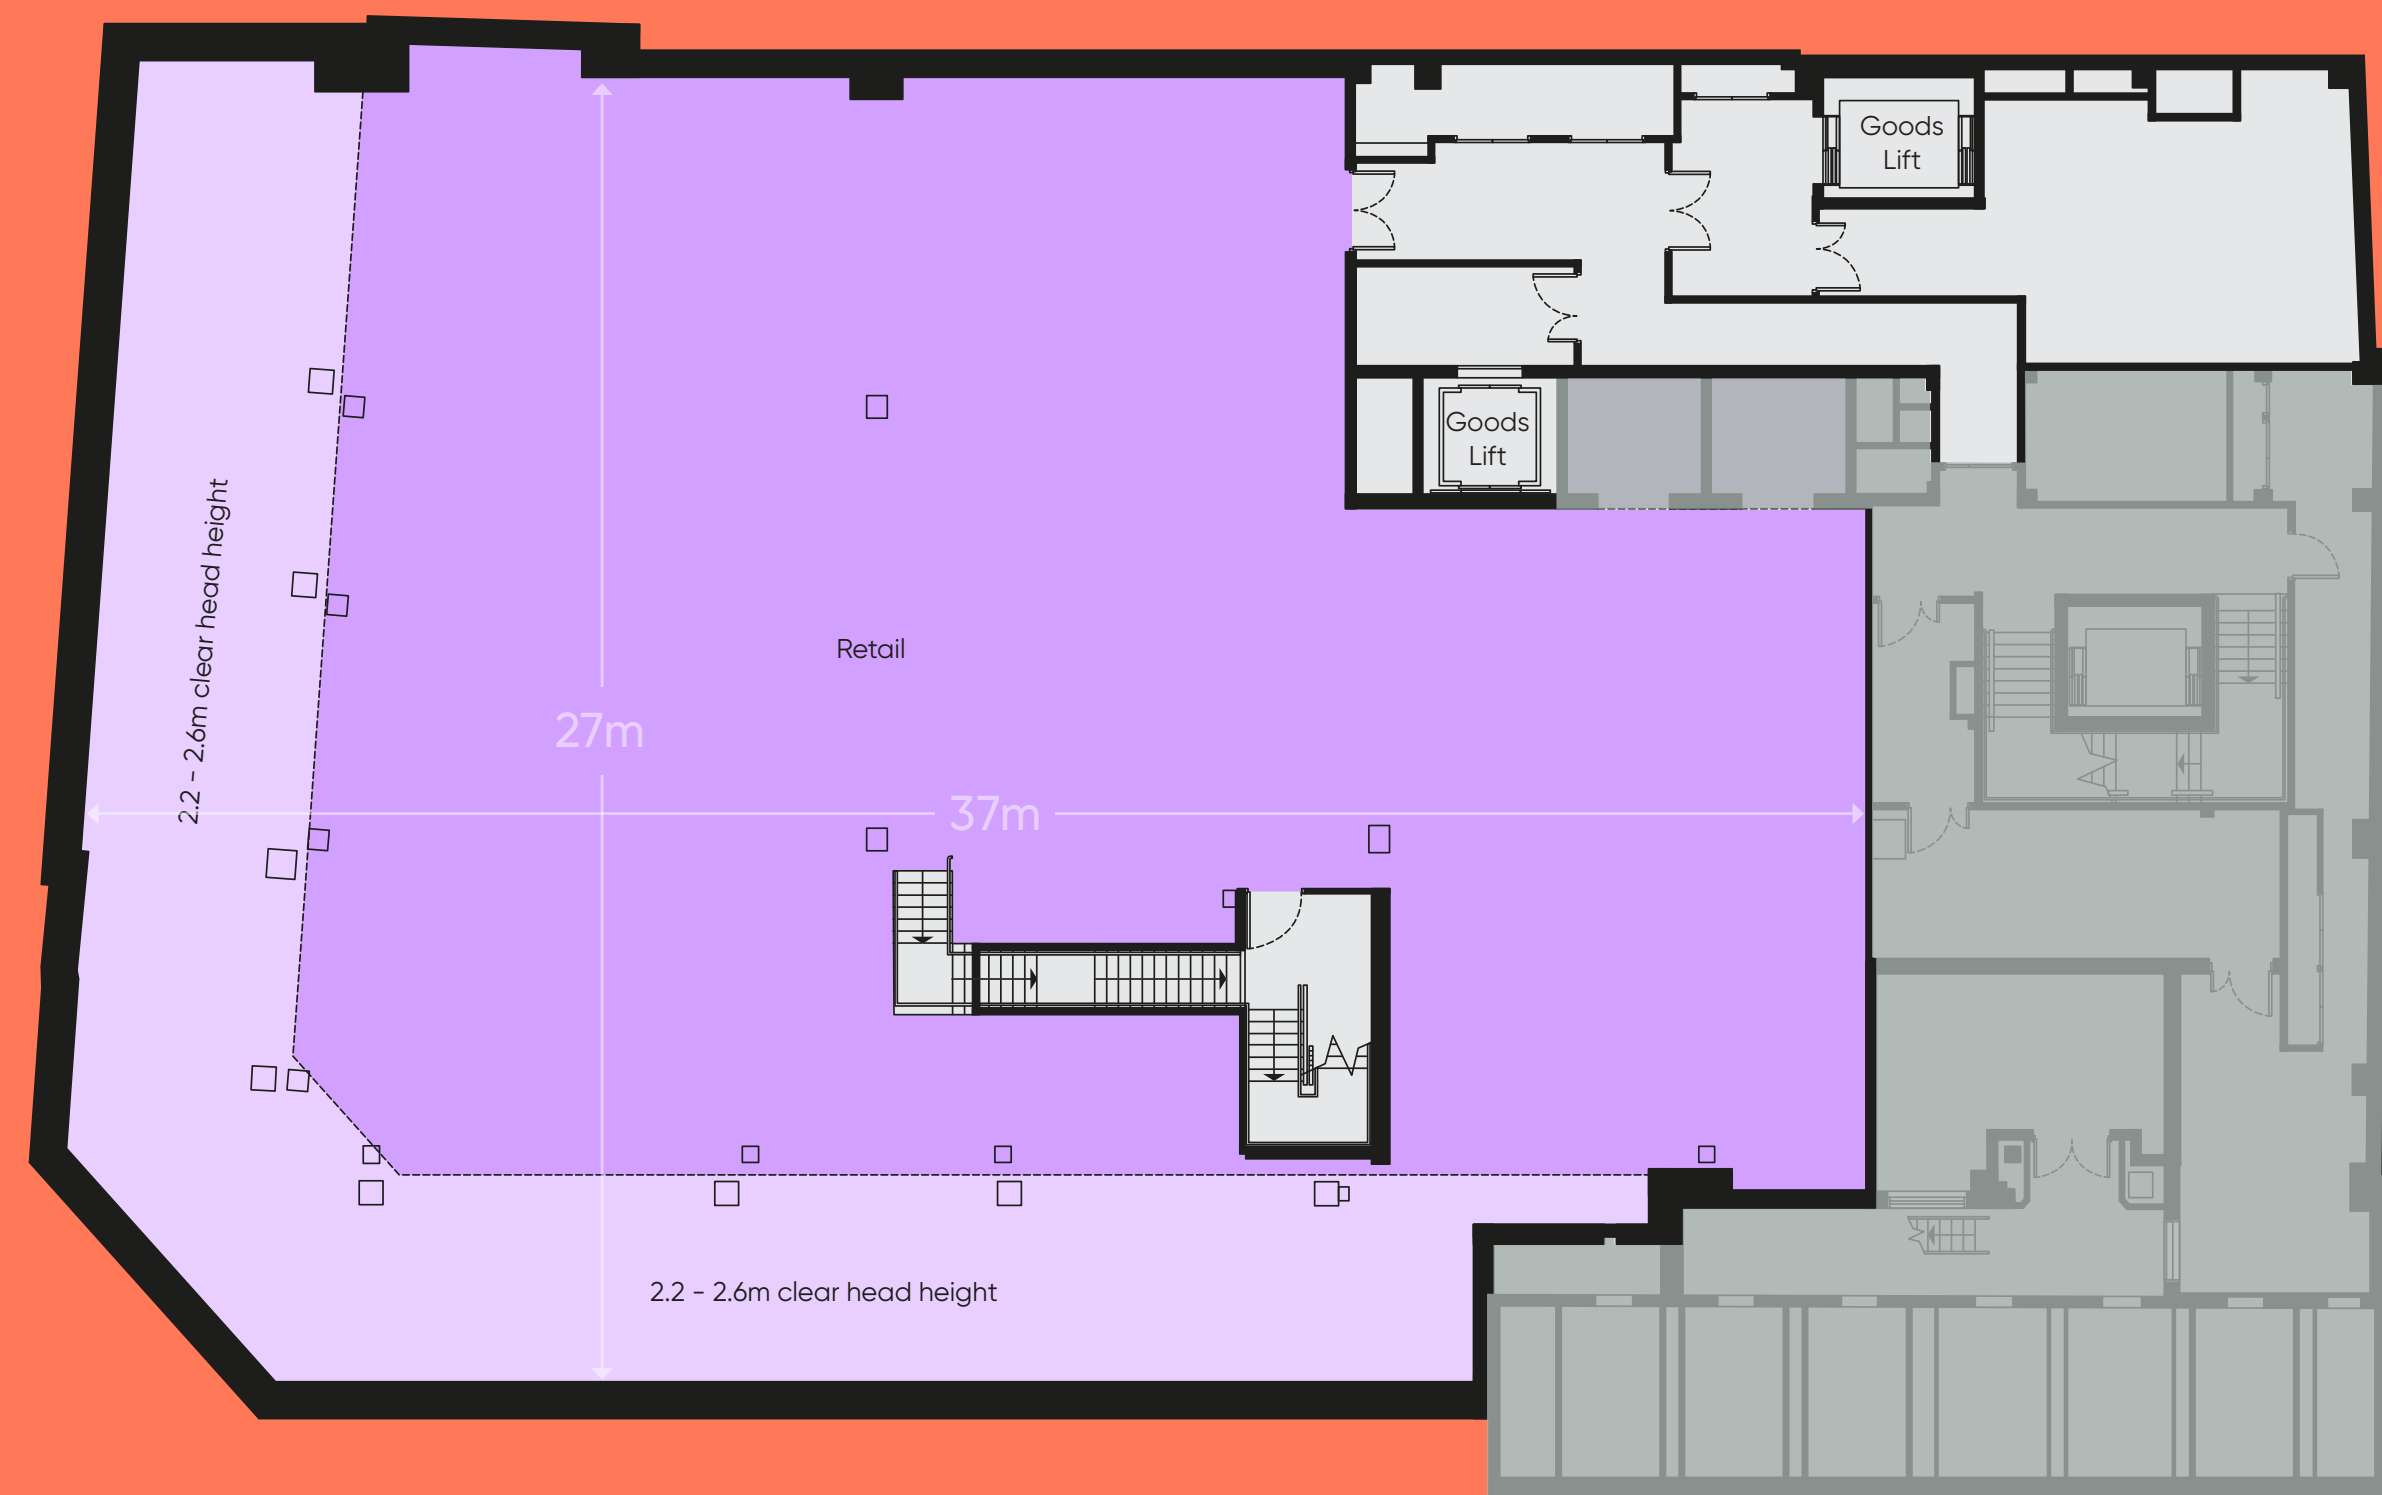

MARBLE ARCH

GREAT CUMBERLAND PLACE

Ground Floor

Retail	5,558 sq ft	516 sq m
Floor to ceiling height	5.47 m	

MARBLE ARCH

GREAT CUMBERLAND PLACE

First Floor

Retail	5,518 sq ft	513 sq m
Additional Retail*	2,987 sq ft	278 sq m
Total*	8,505 sq ft	791 sq m
Floor to ceiling height	4.17 m	

GREAT CUMBERLAND PLACE

Lower Ground Floor

Retail	9,144 sq ft	850 sq m
Floor to ceiling height*	3.82 m	
Total	23,207 sq ft	2,156 sq m