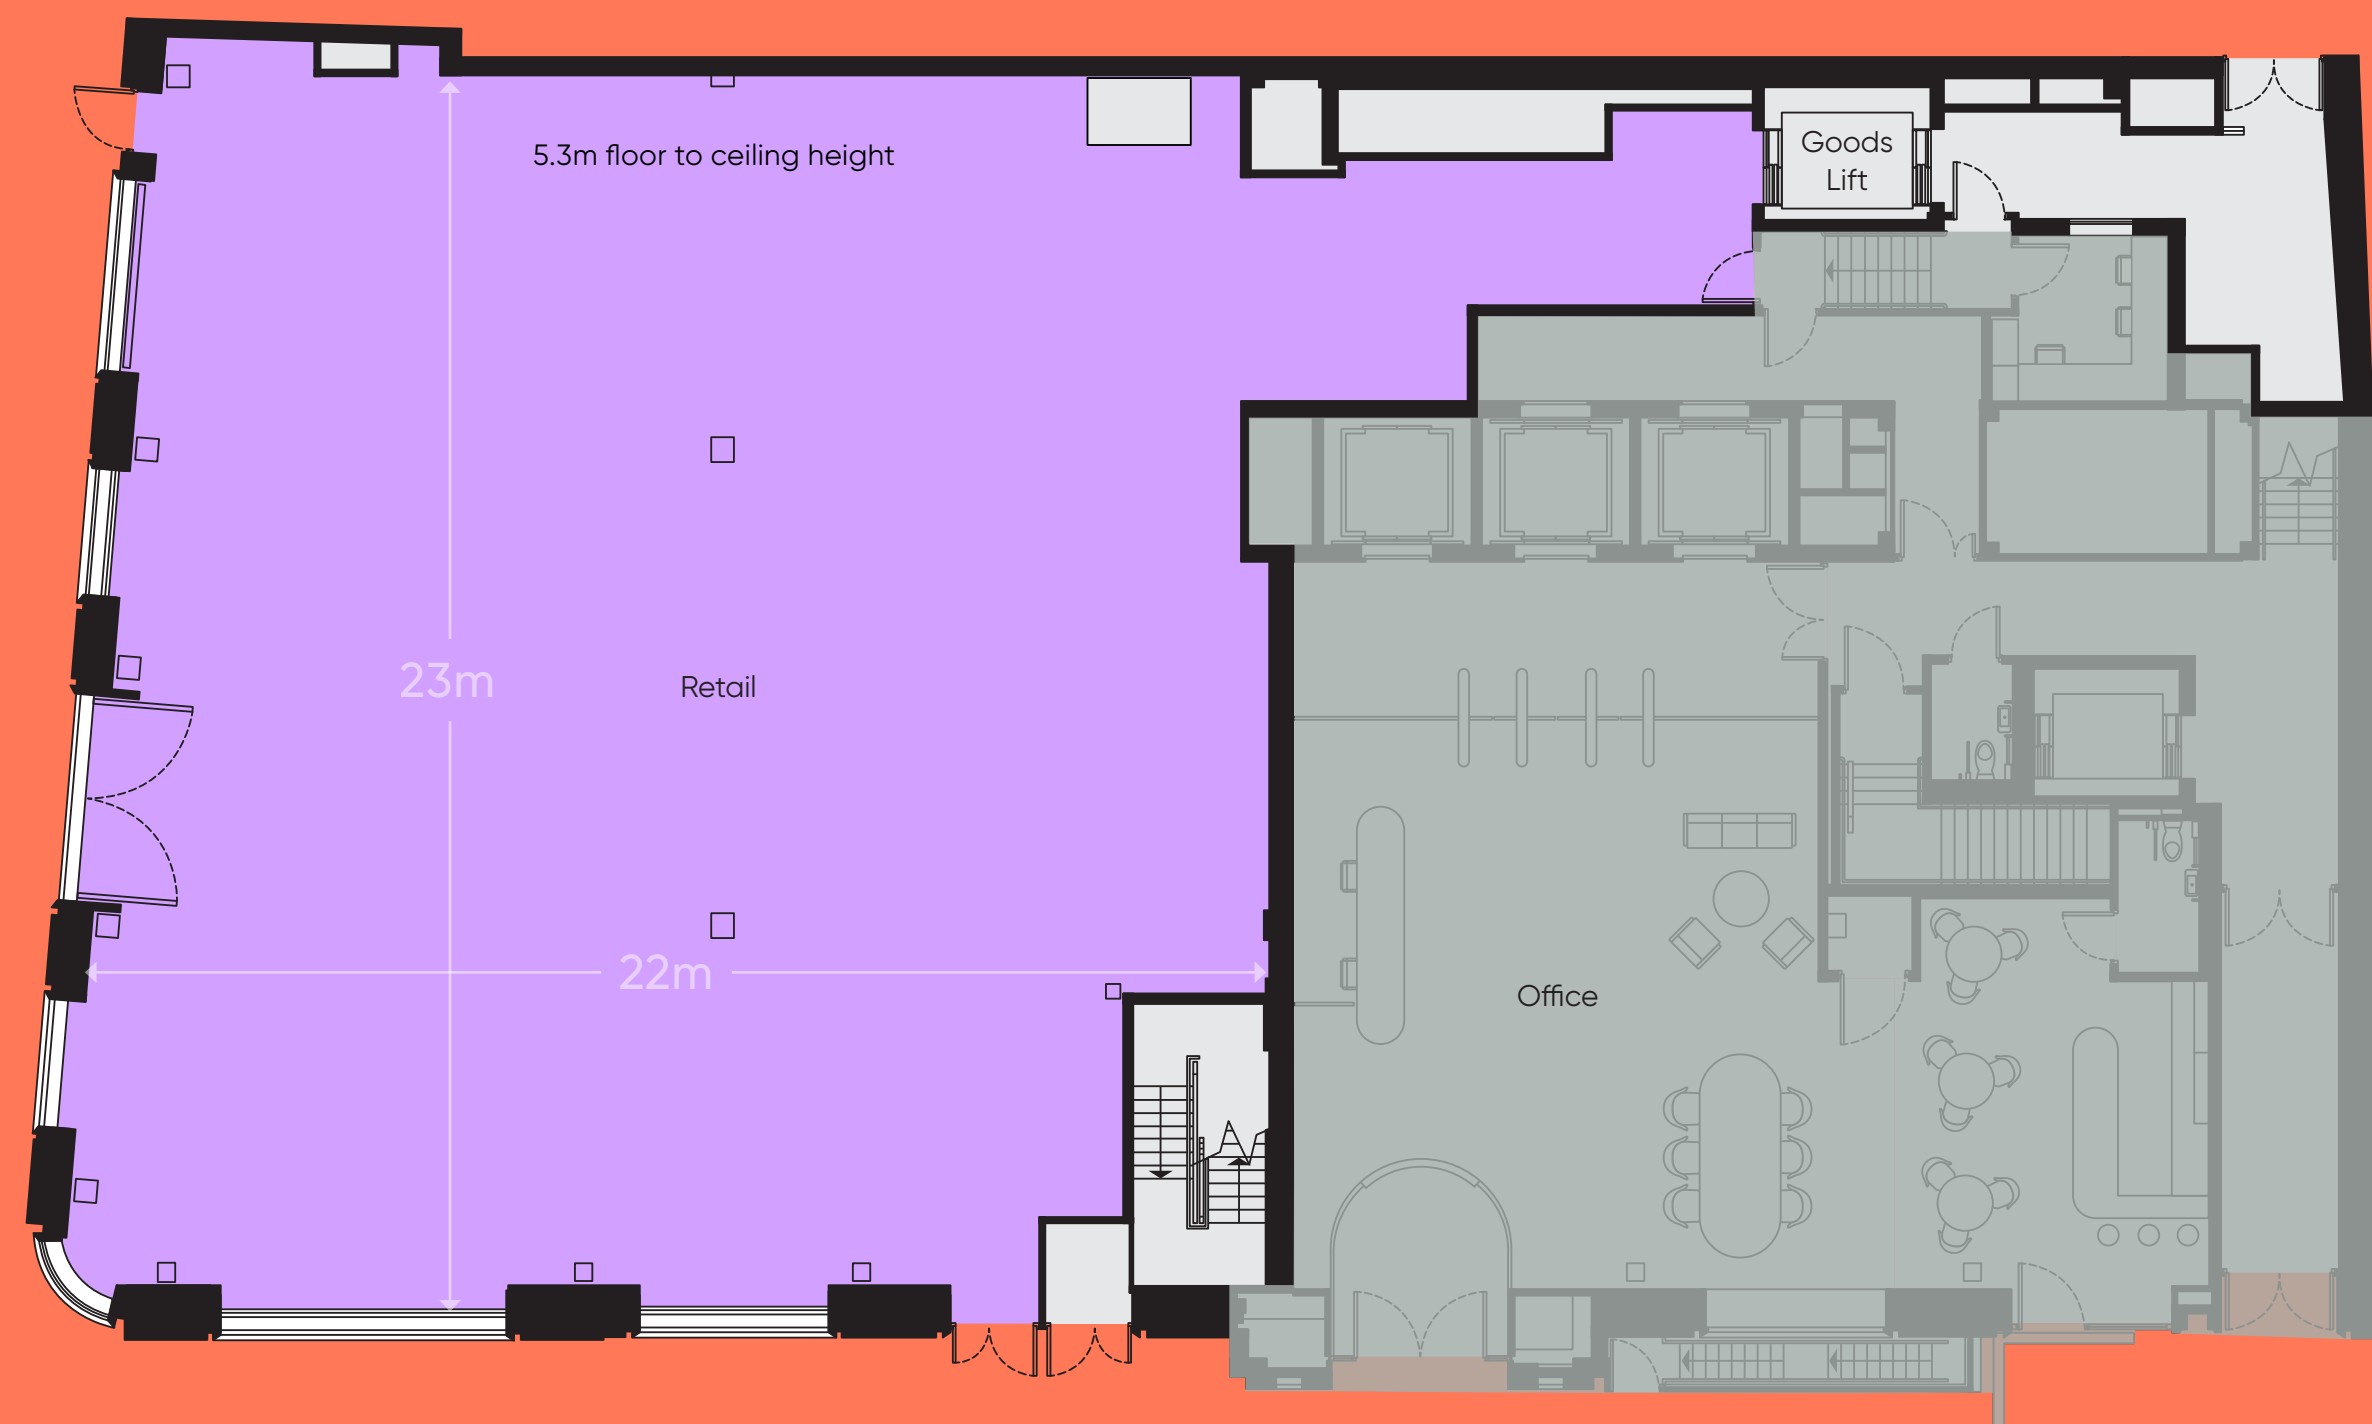

MARBLE ARCH

GREAT CUMBERLAND PLACE

Ground Floor

Retail	5,558 sq ft	516 sq m
Floor to ceiling height	5.47 m	

MARBLE ARCH

GREAT CUMBERLAND PLACE

First Floor

Retail	5,518 sq ft	513 sq m
Additional Retail*	2,987 sq ft	278 sq m
Total*	8,505 sq ft	791 sq m
Floor to ceiling height	4.17 m	

GREAT CUMBERLAND PLACE

Lower Ground Floor

Retail	9,144 sq ft	850 sq m
Floor to ceiling height*	3.82 m	
Total	23,207 sq ft	2,156 sq m